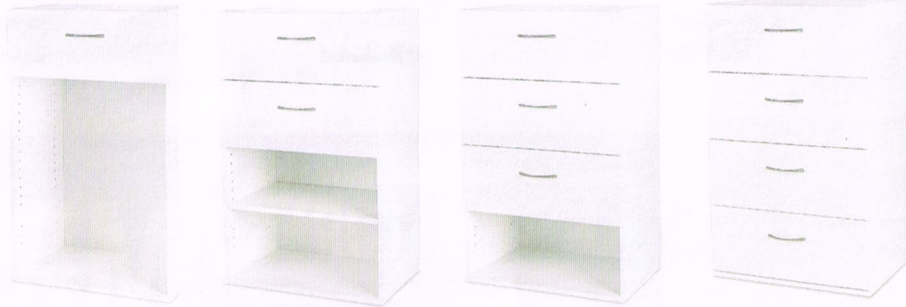

U CAN STACK MR SHELF

450 Width Stack Tower
H975/W450/D400

600 Width Stack Tower
H975/W600/D400

Drawer Options

Drawers		UC4D <input type="checkbox"/>	\$78.47
		450mm	182566
		UC6D <input type="checkbox"/>	\$86.76
		600mm	182567
Rails		UC6R <input type="checkbox"/>	\$27.76
		600mm	182568
		UC9R <input type="checkbox"/>	\$32.47
		900mm	182569

Shelves		UCSH4 <input type="checkbox"/>	\$28.88
		450mm	182570
		UCSH6 <input type="checkbox"/>	\$29.98
		600mm	182571

- Features**
- Fully Assembled
 - 1950mm high (2x975)
 - 1 piece full backs*
 - 16mm Melteca
 - NZ Made
 - Heavy duty hardware
 - Lifetime warranty on hinges and drawer steel