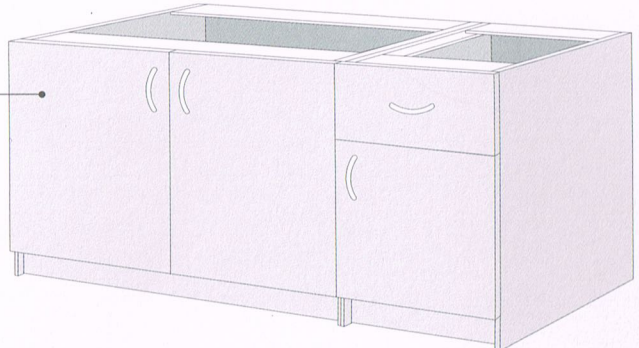

All units come fully assembled

1200 Base Unit

White Melamine
Height (mm) 860
Width (mm) 1215
Depth (mm) 488

\$577
124764 WBU12

1500 Base Unit

White Melamine
Height (mm) 860
Width (mm) 1515
Depth (mm) 488

\$631
124765 WBU15

1665 Base Unit

White Melamine
Height (mm) 860
Width (mm) 1665
Depth (mm) 488

\$691
124766 WBU16

1800 Base Unit

White Melamine
Height (mm) 860
Width (mm) 1820
Depth (mm) 488

\$715
124767 WBU18

Stainless Steel Benchtops

(To fit 1200, 1500, 1665 & 1800 base units)

1225w x 505d (To fit 1200w base unit)	\$835	124768	RSSST12
1525w x 505d (To fit 1500w base unit)	\$861	124769	RSSST15
1680w x 505d (To fit 1665w base unit)	\$882	124770	RSSST16
1830w x 505d (To fit 1800w base unit)	\$927	124771	RSSST18

4 Door Workbench

Available in white melamine

White Top for workbench
1800 x 600 x 16mm
\$68.20
124775 WWBT

White Melamine

(does not include top)

Height (mm) 870
Width (mm) 1780
Depth (mm) 578

\$693
124772 WWB