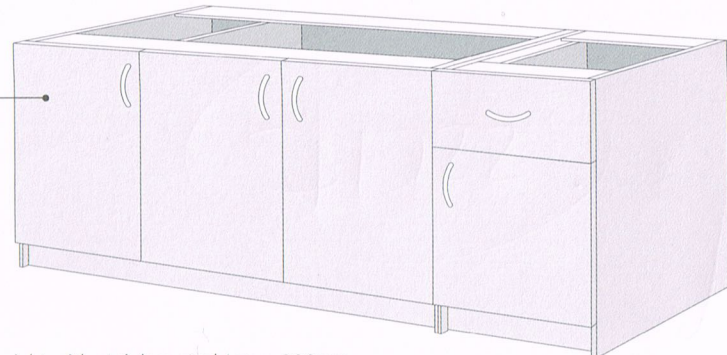

All units come fully assembled

1200 Base Unit

White Melamine
Height (mm) 860
Width (mm) 1215
Depth (mm) 488

\$577
124764 WBU12

1500 Base Unit

White Melamine
Height (mm) 860
Width (mm) 1515
Depth (mm) 488

\$631
124765 WBU15

1665 Base Unit

White Melamine
Height (mm) 860
Width (mm) 1665
Depth (mm) 488

\$691
124766 WBU16

1800 Base Unit

White Melamine
Height (mm) 860
Width (mm) 1820
Depth (mm) 488

\$715
124767 WBU18

Stainless Steel Benchtops

(To fit 1200, 1500, 1665 & 1800 base units)

1225w x 505d (To fit 1200w base unit)	\$835	124768	RSSST12
1525w x 505d (To fit 1500w base unit)	\$861	124769	RSSST15
1680w x 505d (To fit 1665w base unit)	\$882	124770	RSSST16
1830w x 505d (To fit 1800w base unit)	\$927	124771	RSSST18

4 Door Workbench

Available in white melamine

White Top for workbench
1800 x 600 x 16mm
\$68.20
124775 WWBT

White Melamine

(does not include top)

Height (mm) 870
Width (mm) 1780
Depth (mm) 578

\$693
124772 WWB