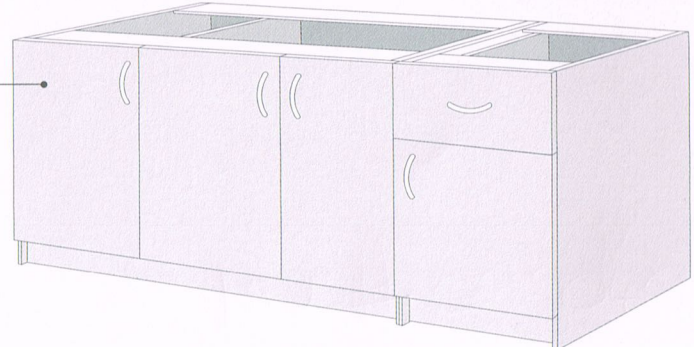

All units come fully assembled

1200 Base Unit

White Melamine
Height (mm) 860
Width (mm) 1215
Depth (mm) 488

\$577
124764 WBU12

1500 Base Unit

White Melamine
Height (mm) 860
Width (mm) 1515
Depth (mm) 488

\$631
124765 WBU15

1665 Base Unit

White Melamine
Height (mm) 860
Width (mm) 1665
Depth (mm) 488

\$691
124766 WBU16

1800 Base Unit

White Melamine
Height (mm) 860
Width (mm) 1820
Depth (mm) 488

\$715
124767 WBU18

Stainless Steel Benchtops

(To fit 1200, 1500, 1665 & 1800 base units)

1225w x 505d (To fit 1200w base unit)	\$835	124768	RSSST12
1525w x 505d (To fit 1500w base unit)	\$861	124769	RSSST15
1680w x 505d (To fit 1665w base unit)	\$882	124770	RSSST16
1830w x 505d (To fit 1800w base unit)	\$927	124771	RSSST18

4 Door Workbench

Available in white melamine

White Top for workbench
1800 x 600 x 16mm
\$68.20
124775 WWBT

White Melamine

(does not include top)

Height (mm) 870
Width (mm) 1780
Depth (mm) 578

\$693
124772 WWB