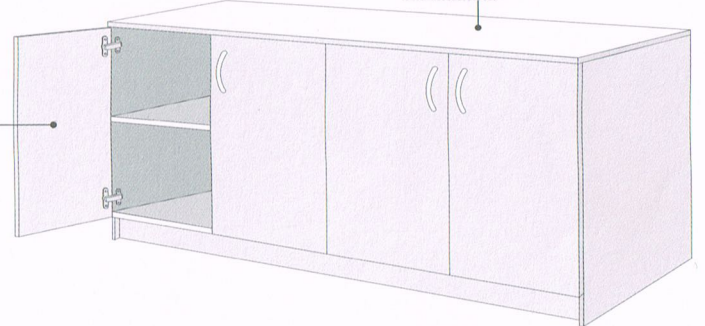

4 Door Workbench

Available in white melamine

White Top for workbench
1800 x 600 x 16mm
\$68.20
124775 WWBT

White Melamine

(does not include top)

Height (mm) 870
Width (mm) 1780
Depth (mm) 578

\$693
124772 WWB

Stainless Tub

To fit tub unit
Tub Depth (mm) 255

\$224 RSSTU
124778

Laundry Unit

White Melamine tub unit hinged left or right

Height (mm) 885
Width (mm) 560
Depth (mm) 450

\$164
124776 WTU

Stainless Tub

To fit tub unit
Tub Depth (mm) 255

\$245 RSSTUR
124779

Laundry Unit

White Melamine tub unit hinged left or right

Height (mm) 885
Width (mm) 450
Depth (mm) 560

\$157 WRTU
124777

Buy Kiwi made & we've got it made
MSKI-P