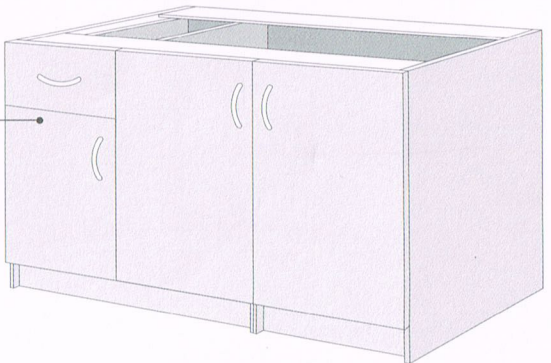

All units come fully assembled

1200 Base Unit

White Melamine
Height (mm) 860
Width (mm) 1215
Depth (mm) 488

\$577
124764 WBU12

1500 Base Unit

White Melamine
Height (mm) 860
Width (mm) 1515
Depth (mm) 488

\$631
124765 WBU15

1665 Base Unit

White Melamine
Height (mm) 860
Width (mm) 1665
Depth (mm) 488

\$691
124766 WBU16

1800 Base Unit

White Melamine
Height (mm) 860
Width (mm) 1820
Depth (mm) 488

\$715
124767 WBU18

Stainless Steel Benchtops

(To fit 1200, 1500, 1665 & 1800 base units)

1225w x 505d (To fit 1200w base unit)	\$835	124768	RSSST12
1525w x 505d (To fit 1500w base unit)	\$861	124769	RSSST15
1680w x 505d (To fit 1665w base unit)	\$882	124770	RSSST16
1830w x 505d (To fit 1800w base unit)	\$927	124771	RSSST18

4 Door Workbench

Available in white melamine

White Top for workbench
1800 x 600 x 16mm
\$68.20
124775 WWBT

White Melamine

(does not include top)

Height (mm) 870
Width (mm) 1780
Depth (mm) 578

\$693
124772 WWB