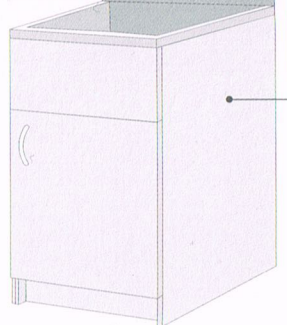

4 Door Workbench

Available in white melamine

White Top for workbench
1800 x 600 x 16mm
\$68.20
124775 WWBT

White Melamine

(does not include top)

Height (mm) 870
Width (mm) 1780
Depth (mm) 578

\$693
124772 WWB

Stainless Tub

To fit tub unit
Tub Depth (mm) 255

\$224 RSSTU
124778

Laundry Unit

White Melamine tub unit hinged left or right

Height (mm) 885
Width (mm) 560
Depth (mm) 450

\$164
124776 WTU

Stainless Tub

To fit tub unit
Tub Depth (mm) 255

\$245 RSSTUR
124779

Laundry Unit

White Melamine tub unit hinged left or right

Height (mm) 885
Width (mm) 450
Depth (mm) 560

\$157 WRTU
124777

Buy Kiwi made & we've got it made
MSKI-P